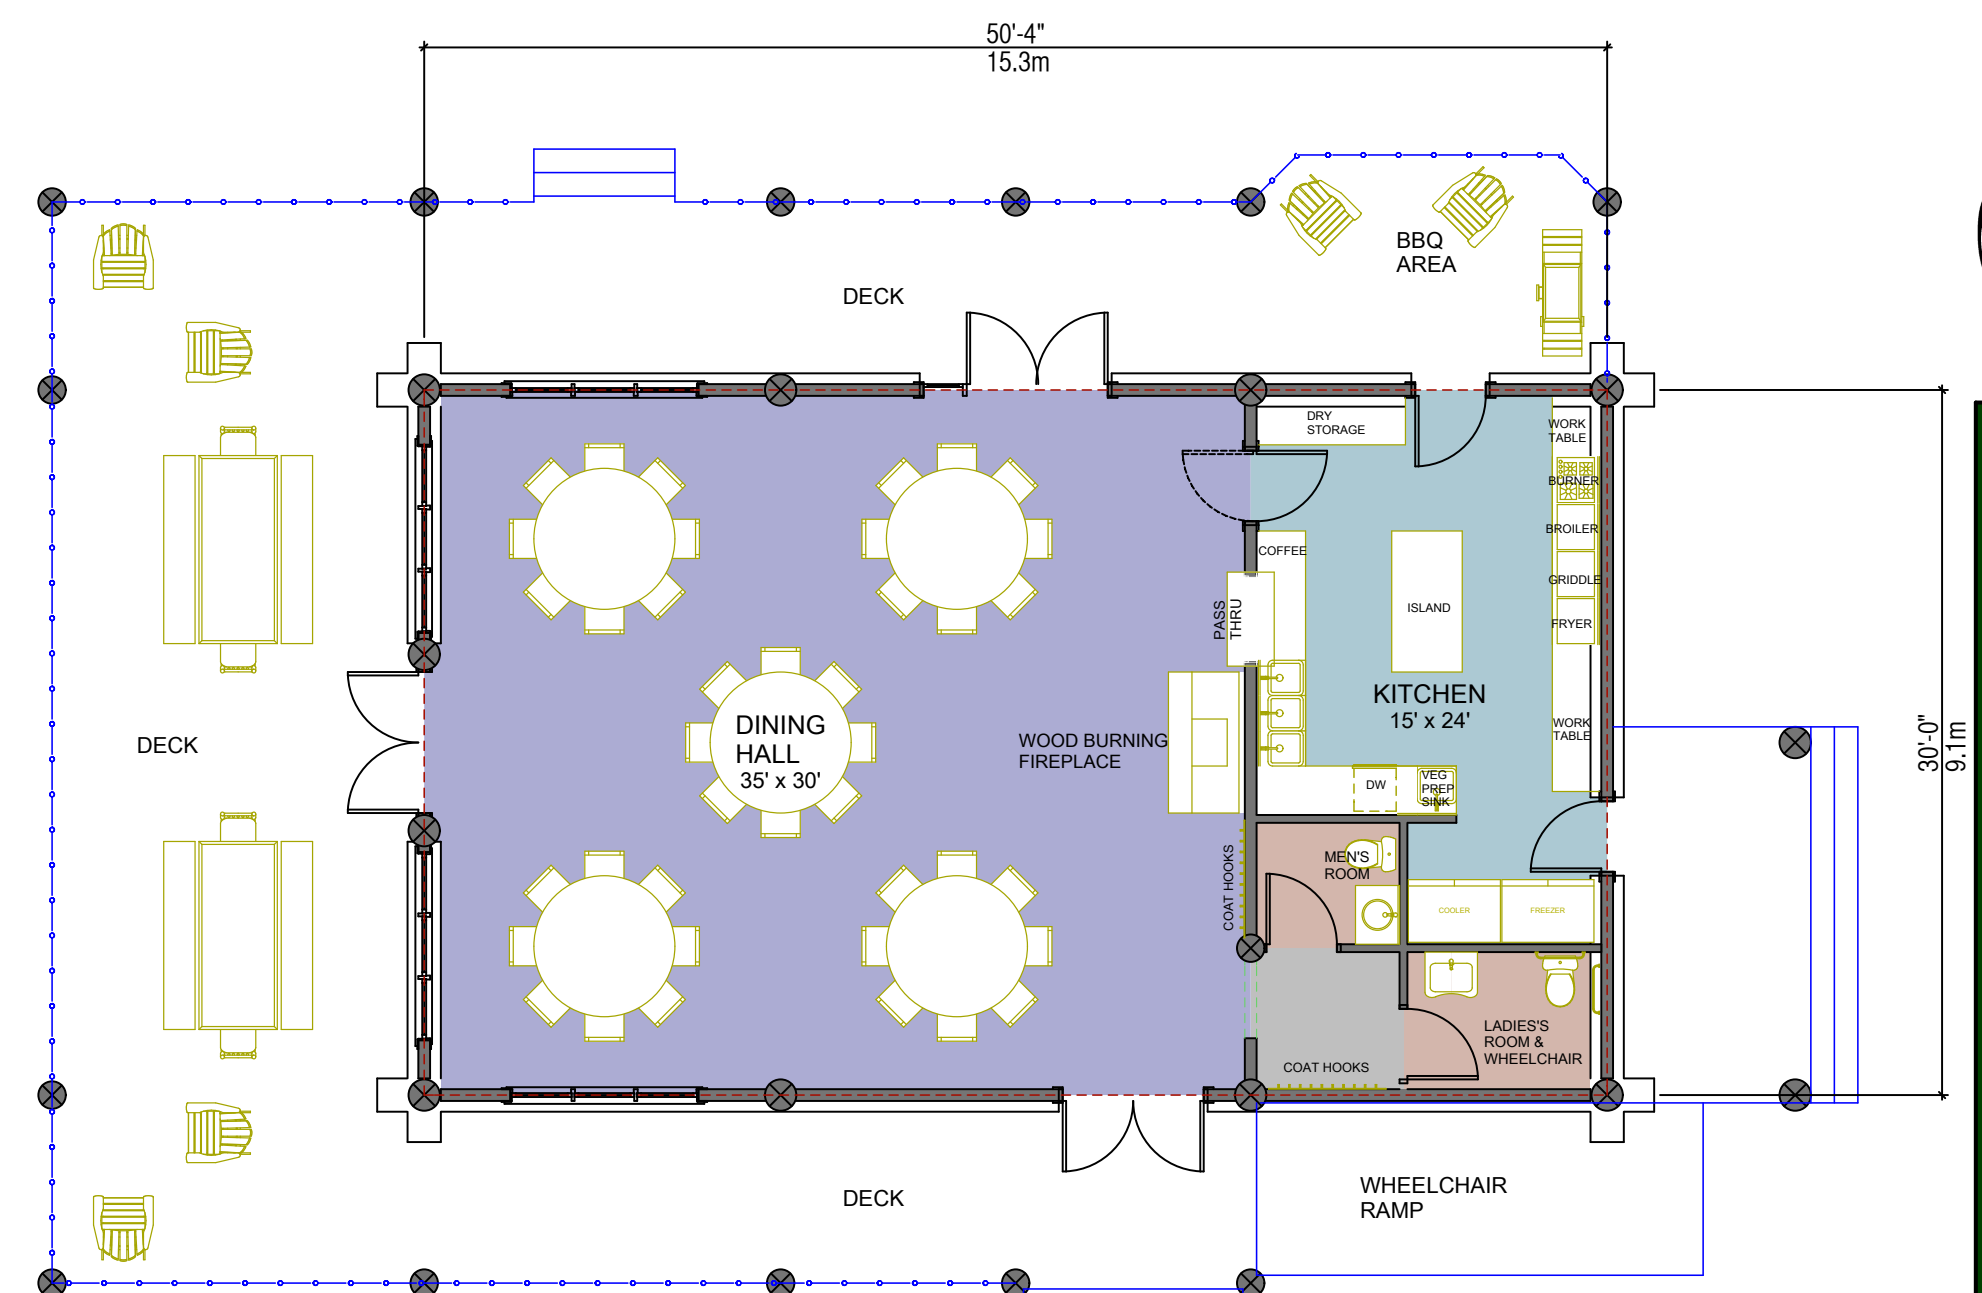

DINING HALL 1500 SQ.FT 139.4 SQ.M.

FIRST FLOOR PLAN
AREA: 1500 SQ.FT. / 139.4 SQ. M